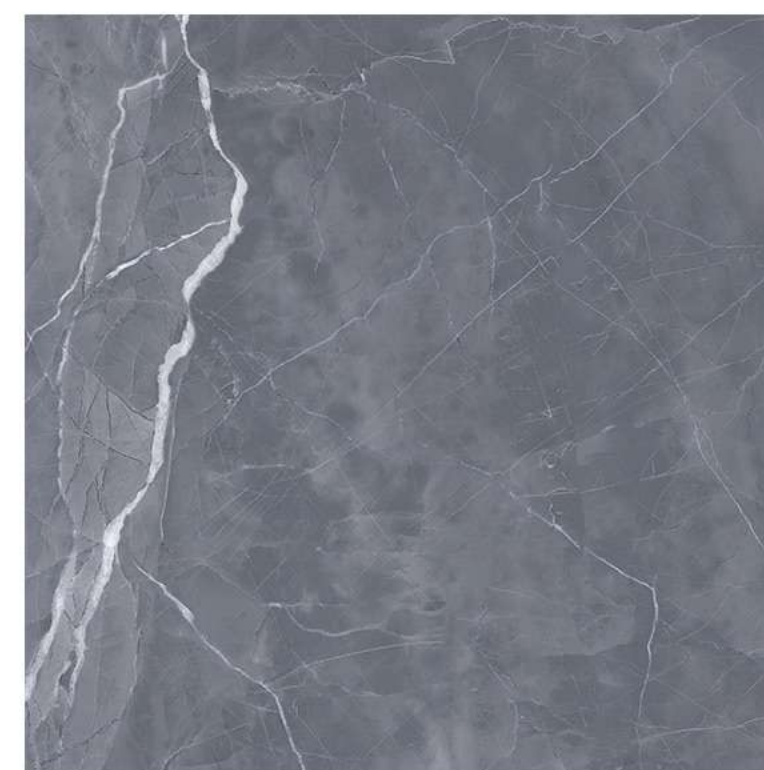

ASTONE LOFT

Size - 800x800mm

Finish - GLOSSY

Random - 8

Fire
Resistance

Frost
Resistance

Chemical
Resistance

Stain
Resistance

Scratch
Resistance