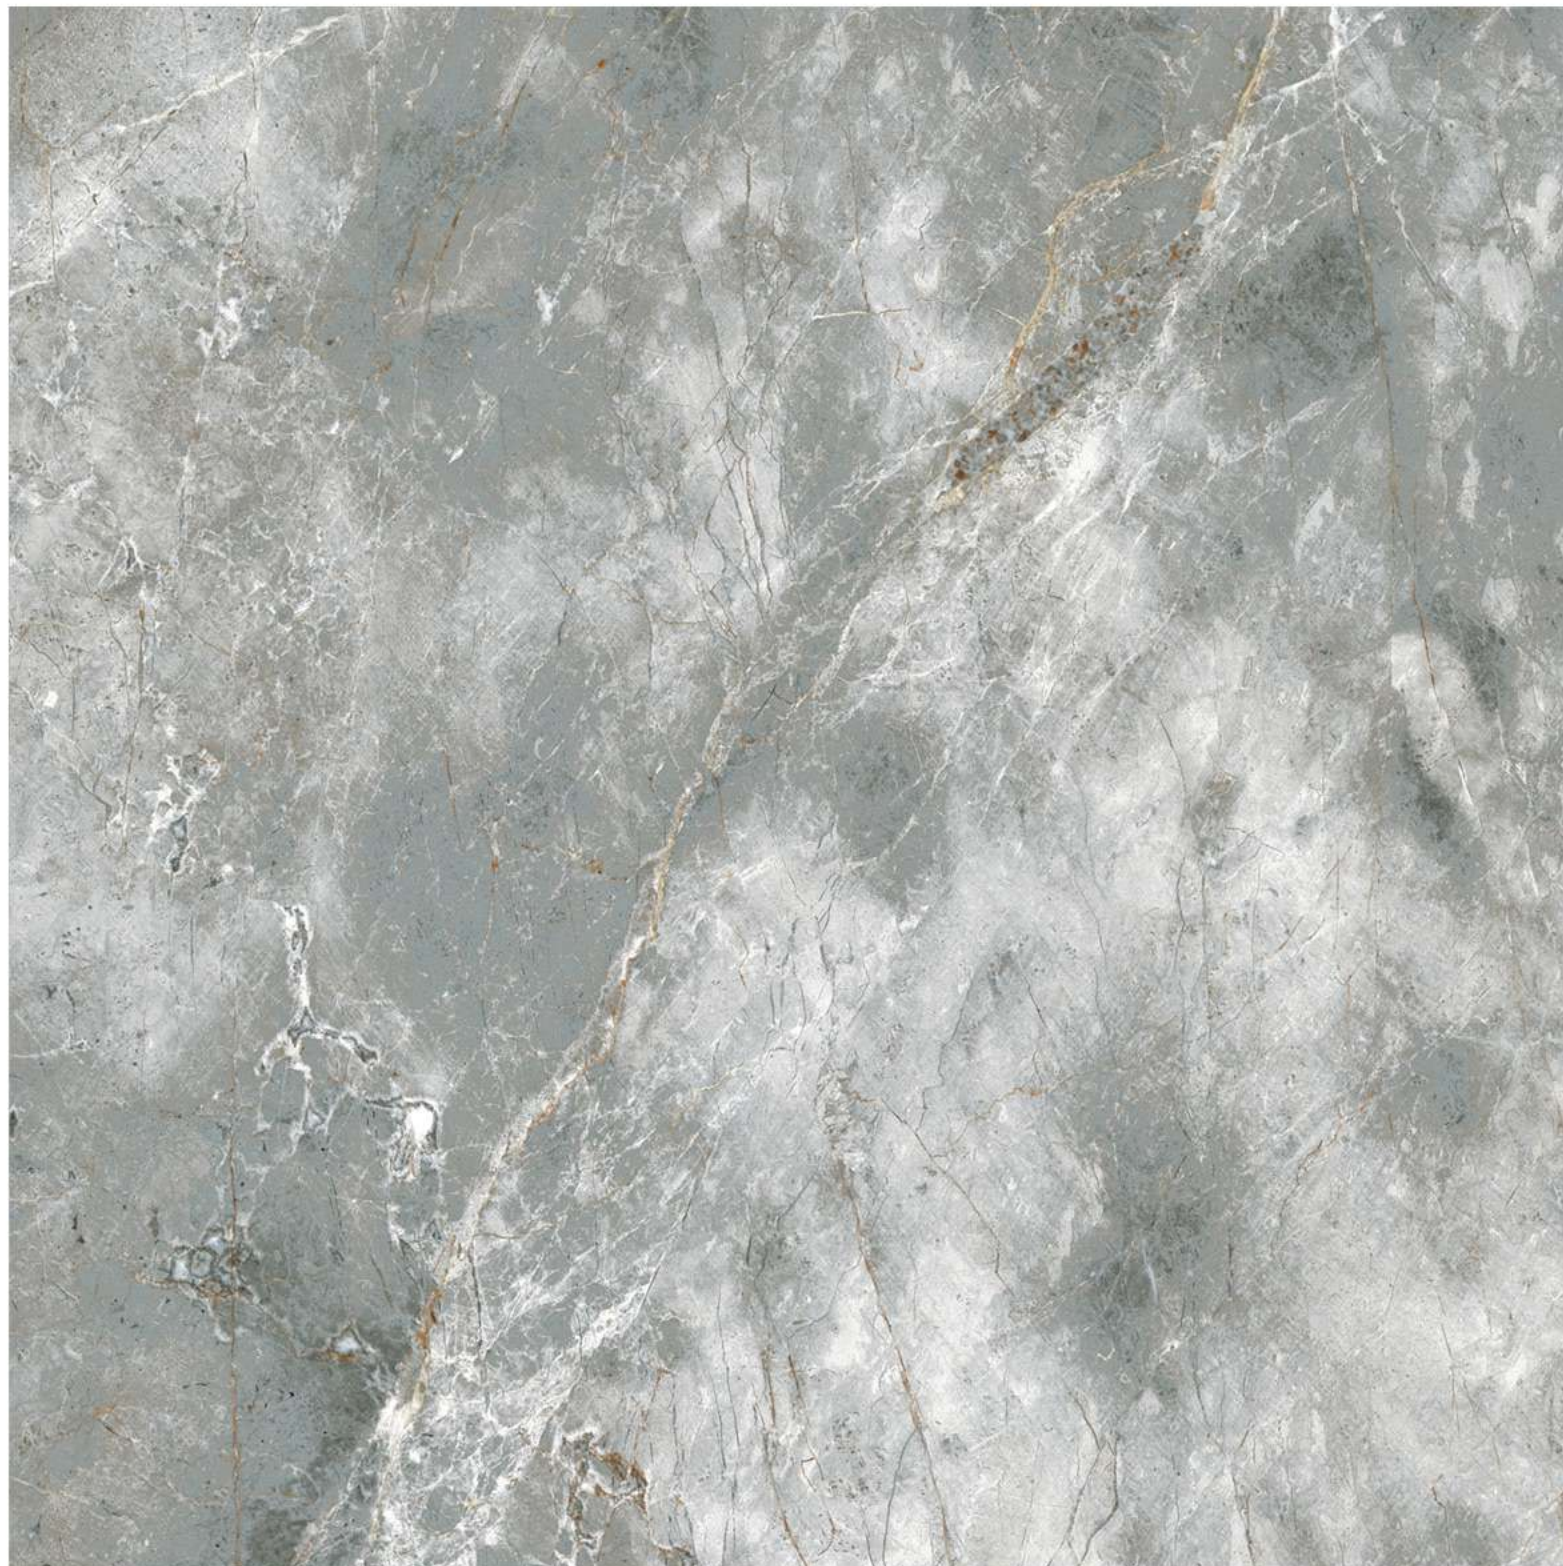

Stain
Resistance

Scratch
Resistance

600x1200mm | CASERTA VERDE

CASERTA VERDE

Size - 800x800mm

Finish - GLOSSY

Random - 6

Fire
Resistance