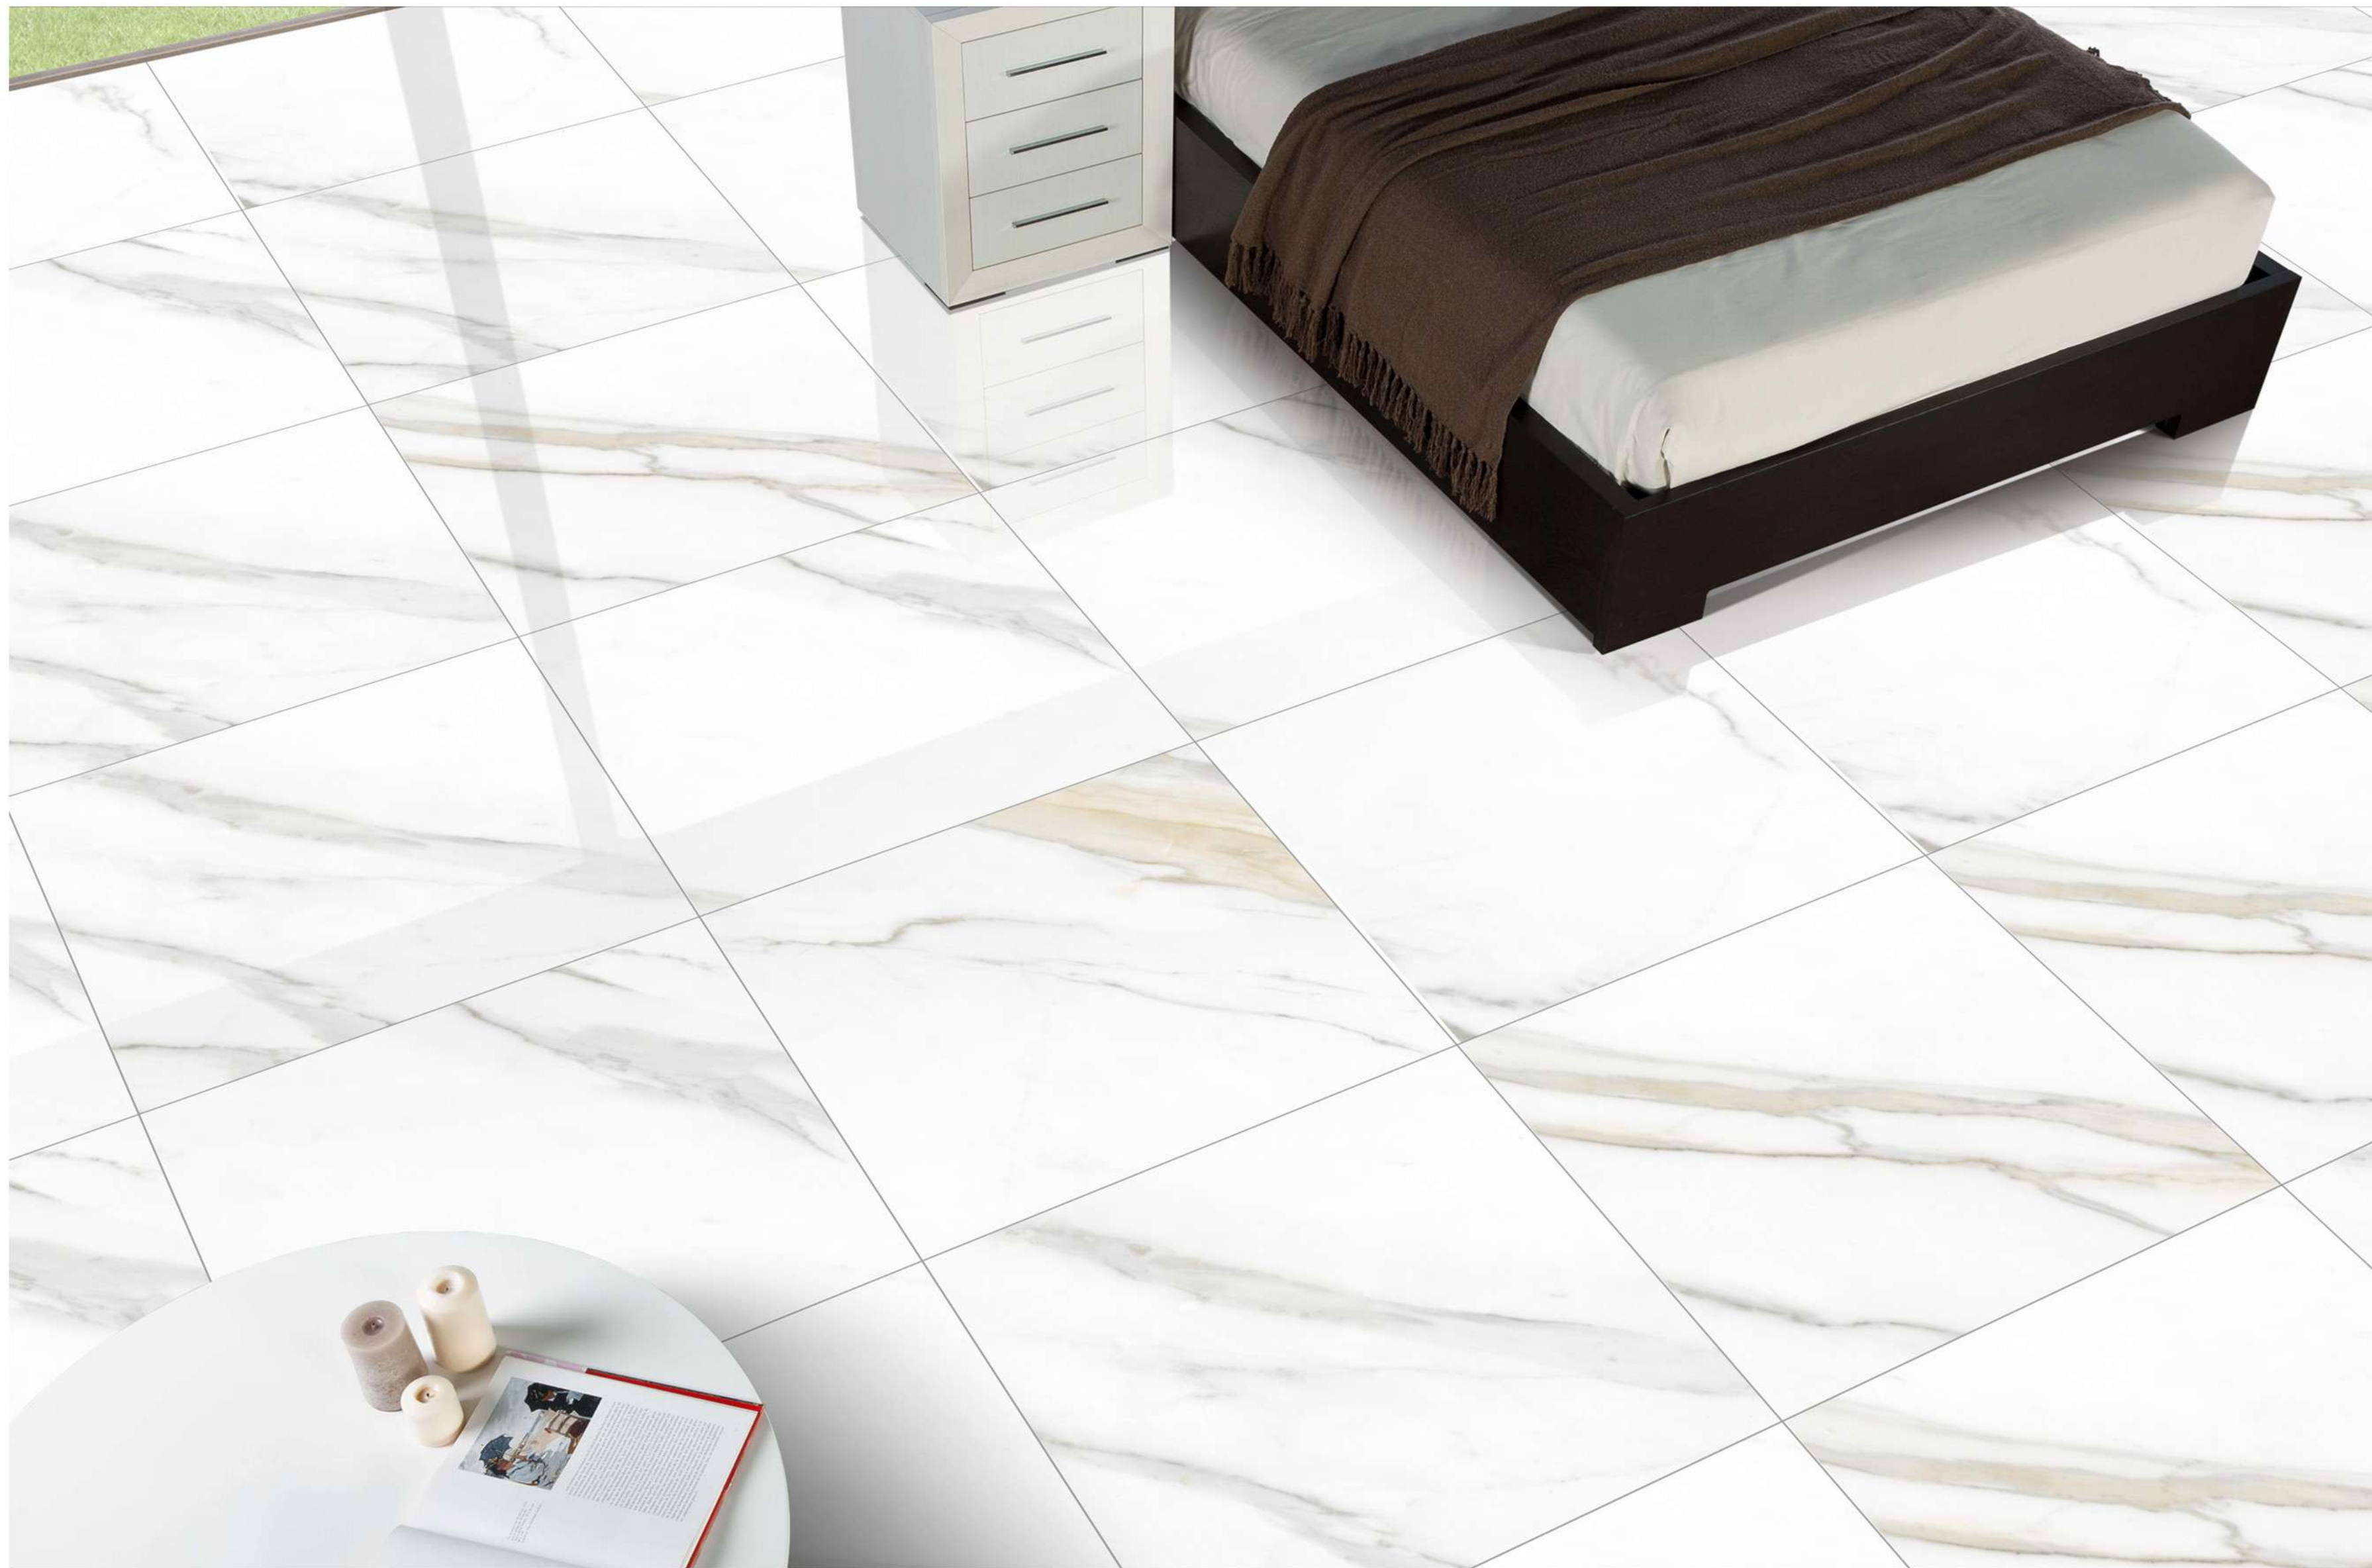

Fire
Resistance

Frost
Resistance

Chemical
Resistance

Stain
Resistance

Scratch
Resistance

800X800mm | EURO DOVE

EURO DOVE

Size - 800x800mm