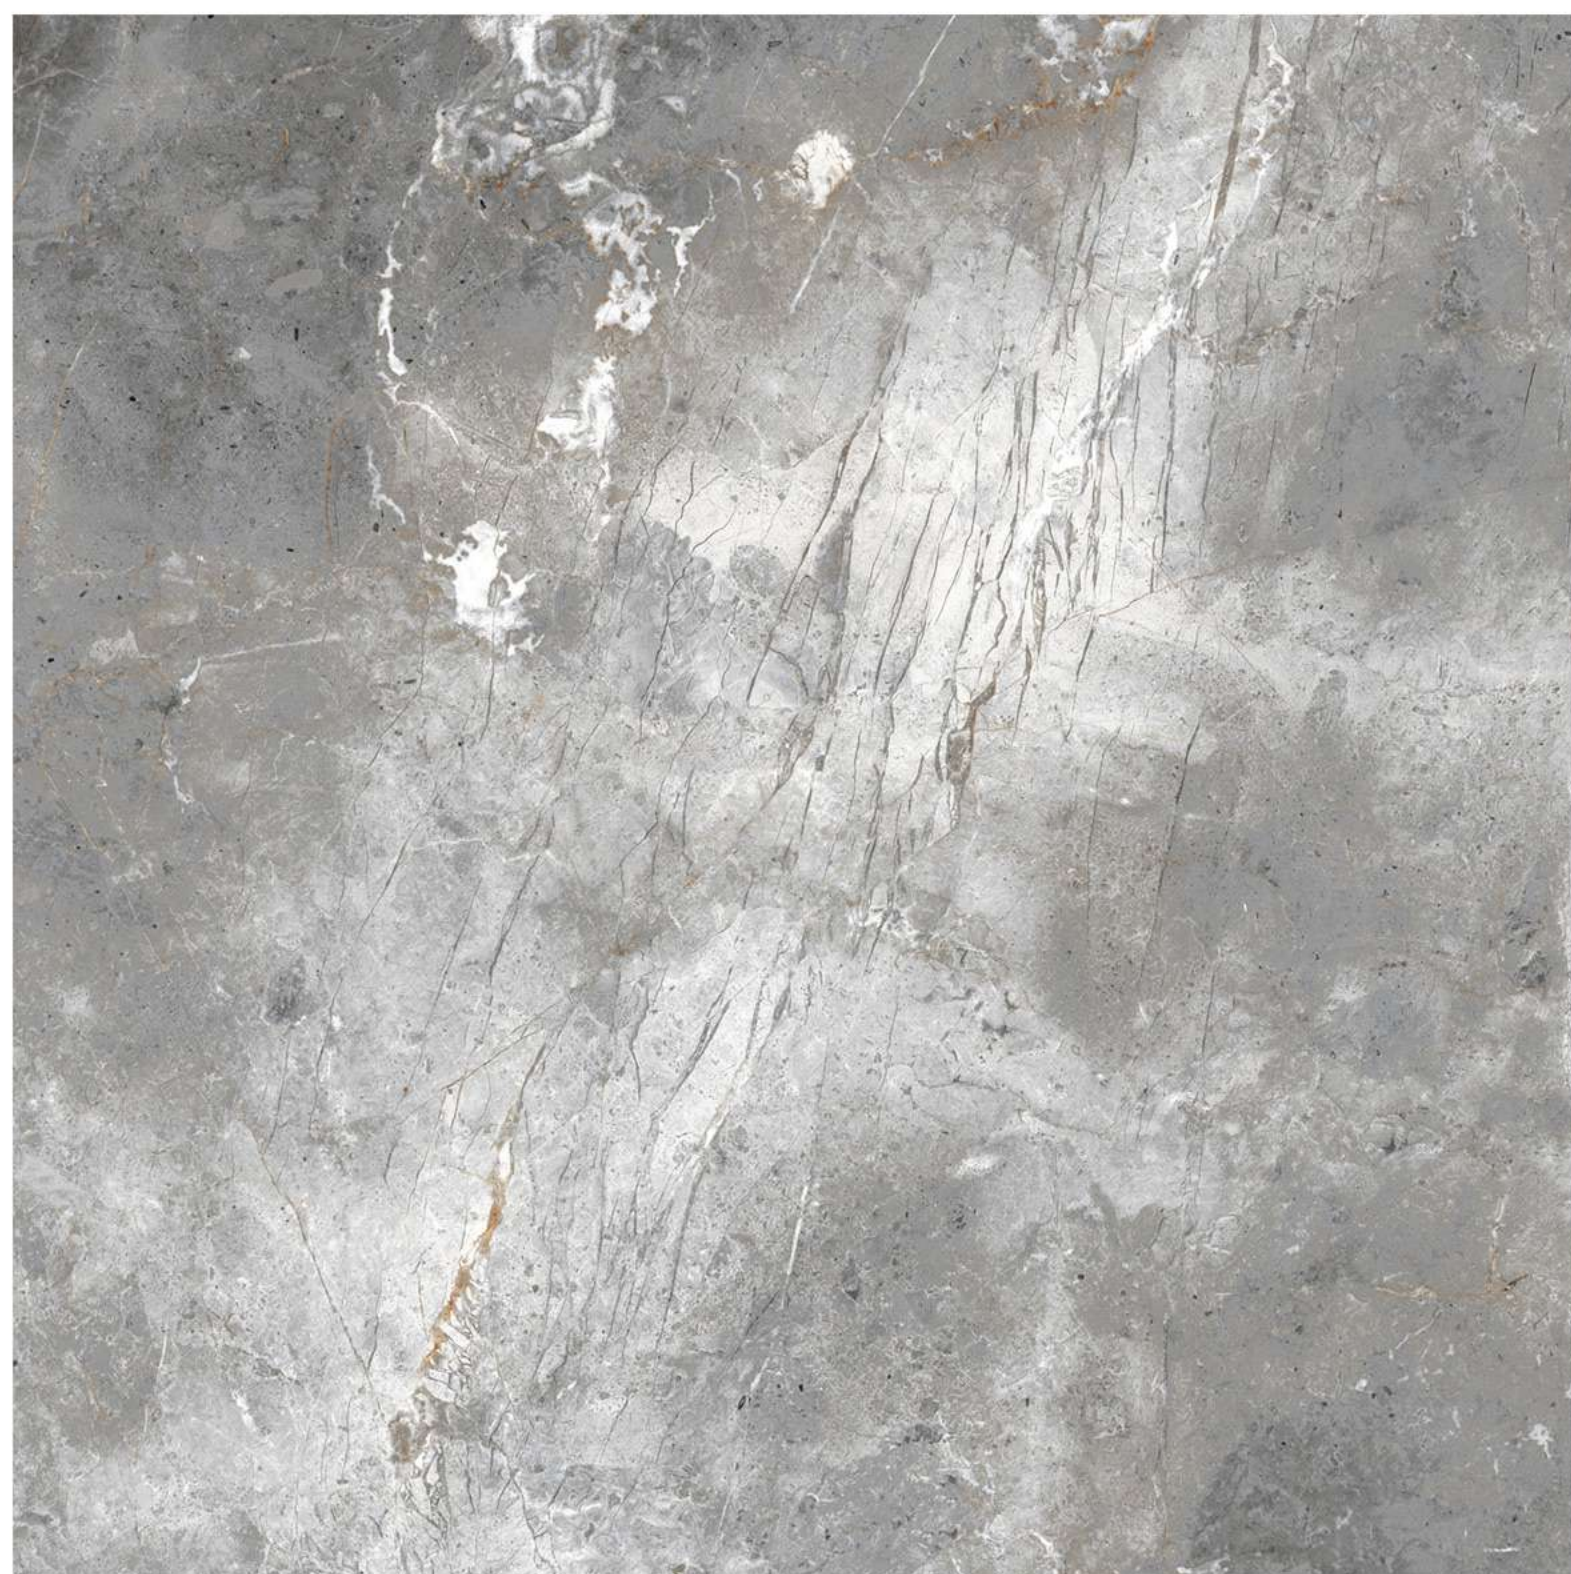

CASERTA GIA

Size - 800x800mm

Finish - GLOSSY

Random - 6

Fire
Resistance

Frost
Resistance

Chemical
Resistance

Stain
Resistance

Scratch
Resistance