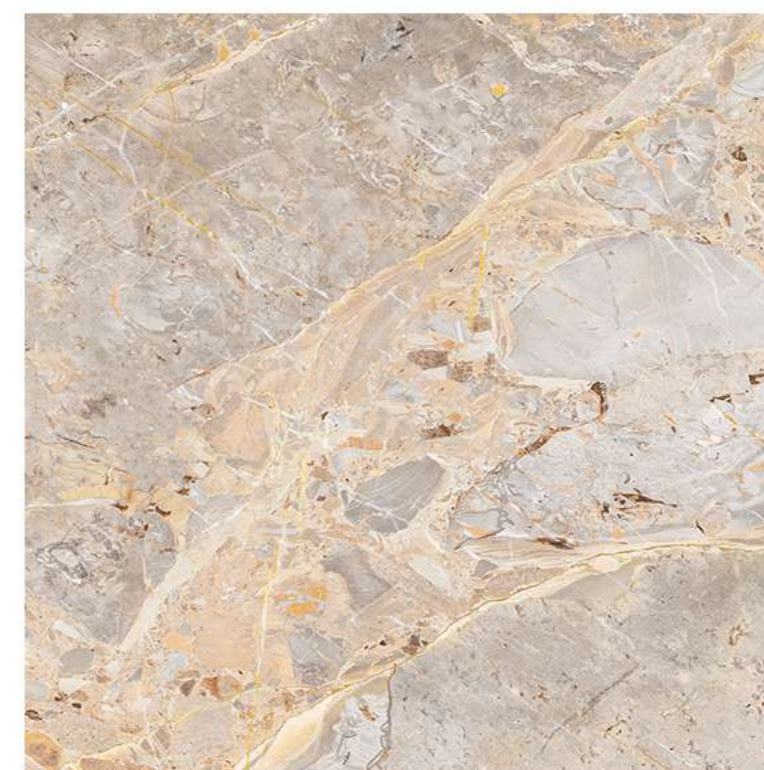

Stain
Resistance

Scratch
Resistance

800X800mm | APULLIA BRIA

APULLIA BRIA

Size - 800x800mm

Finish - GLOSSY

Random - 8

Fire
Resistance