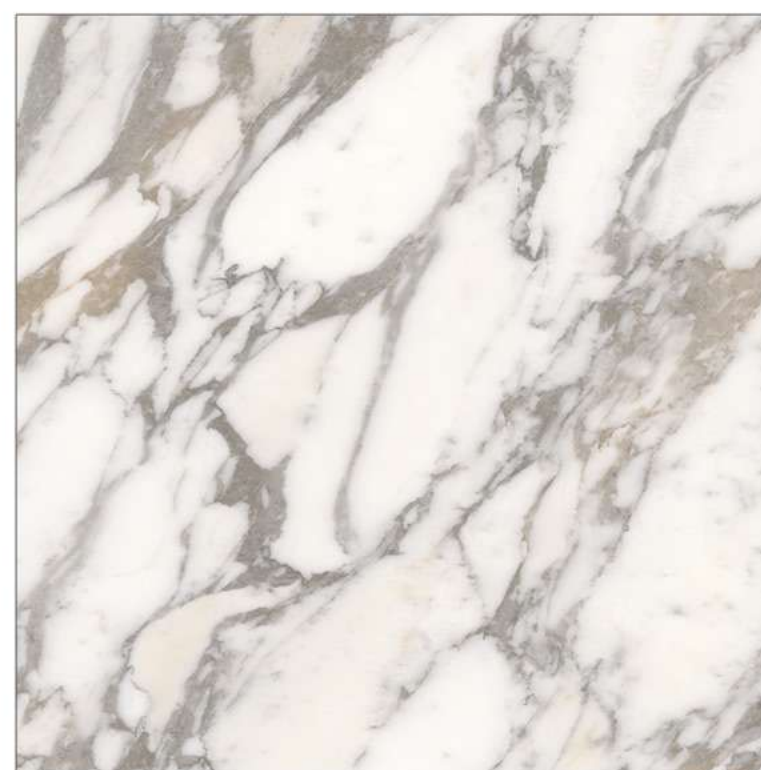

Chemical
Resistance

Stain
Resistance

Scratch
Resistance

800X800mm | DELMOSA BRONA

DELMOSA BRONA

Size - 800x800mm

Finish - GLOSSY

Random - 8