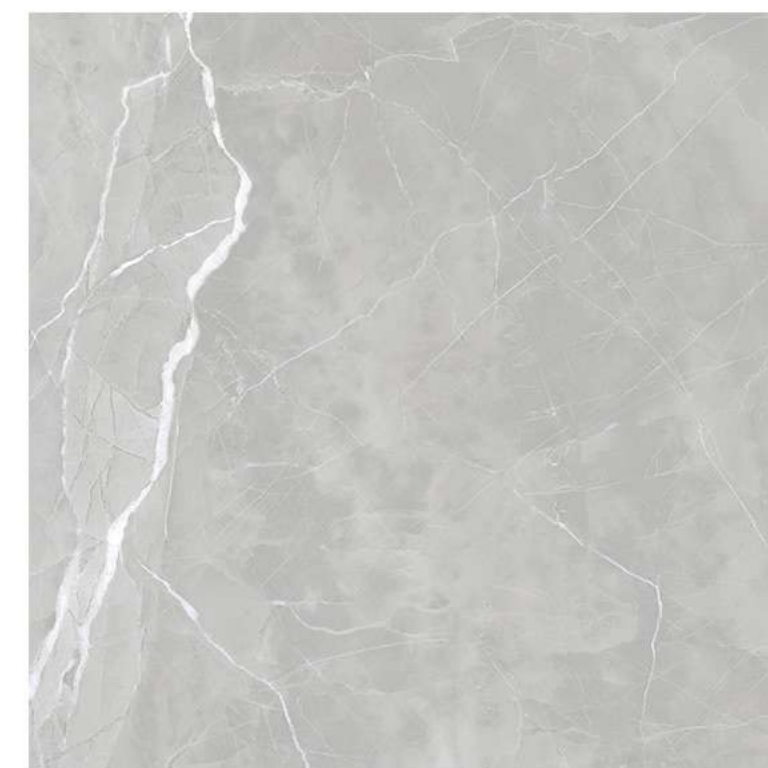

ASTONE SAGE

Size - 800x800mm

Finish - GLOSSY

Random - 8

Fire
Resistance

Frost
Resistance

Chemical
Resistance

Stain
Resistance

Scratch
Resistance