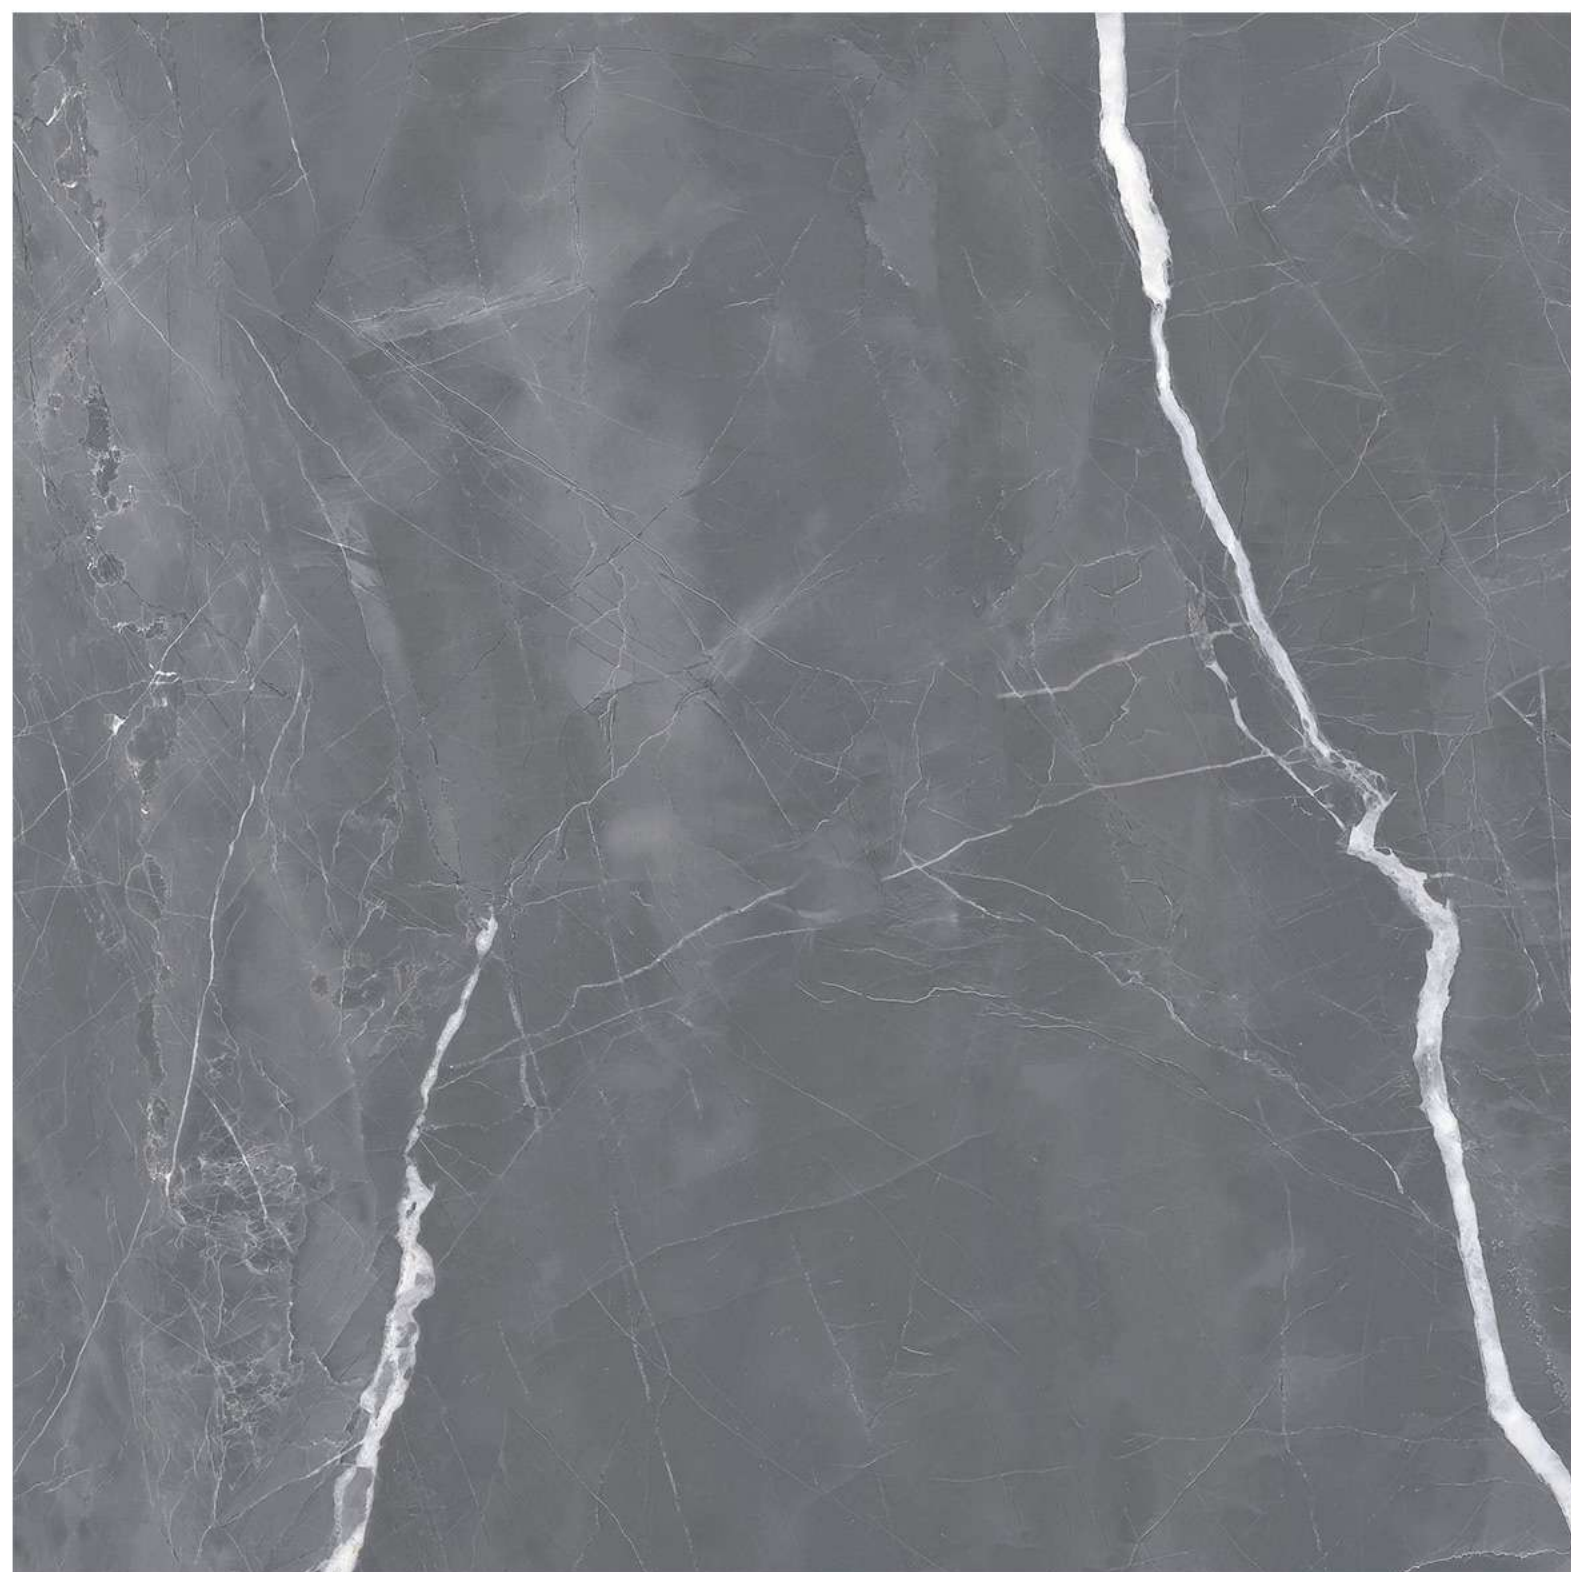

ASTONE RAKU

Size - 800x800mm

Finish - GLOSSY

Random - 8

Fire
Resistance

Frost
Resistance

Chemical
Resistance

Stain
Resistance

Scratch
Resistance