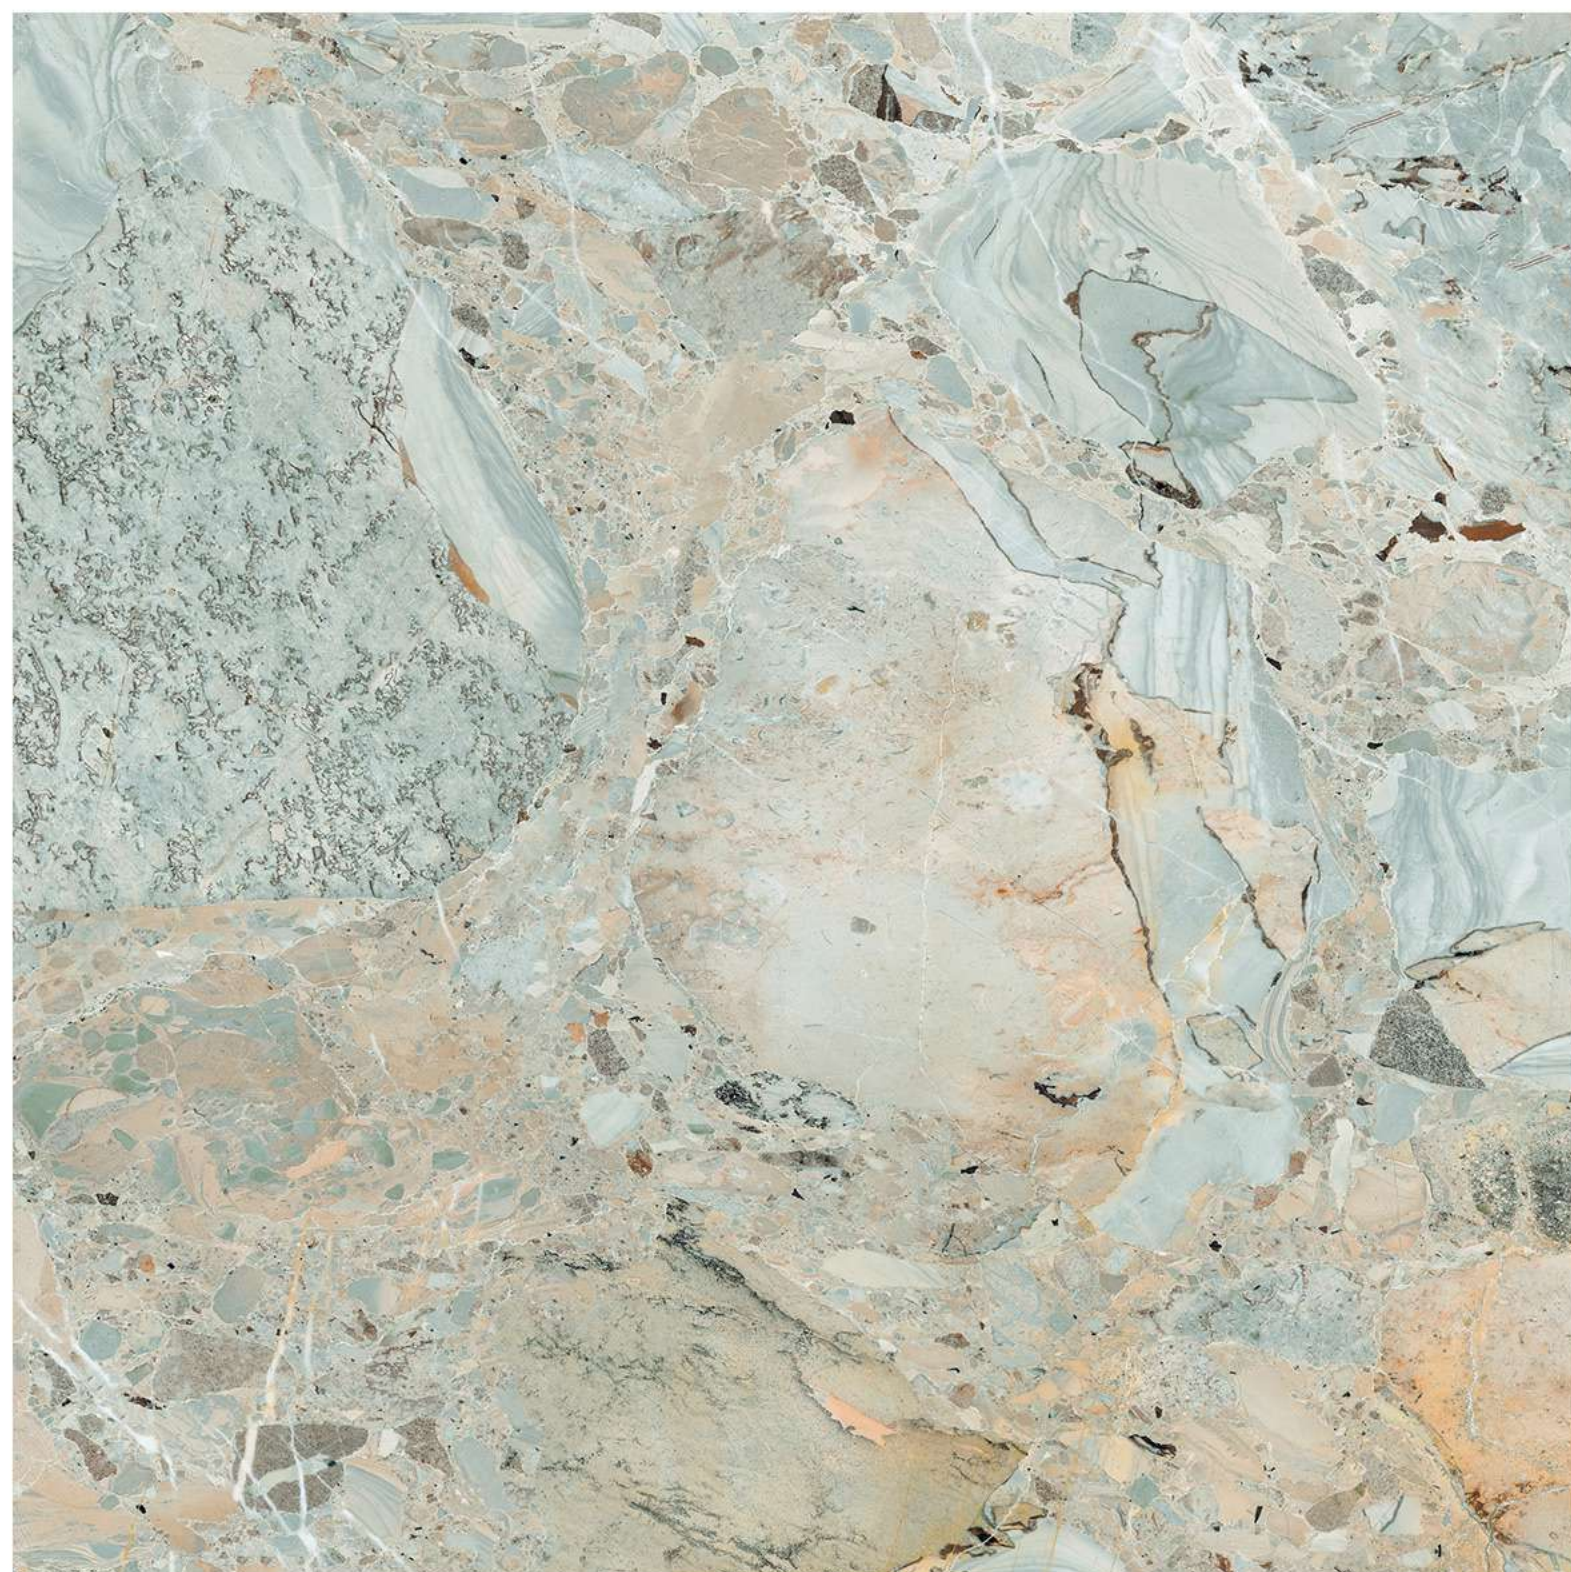

APULLIA AGNA

Size - 800x800mm

Finish - GLOSSY

Random - 8

Fire
Resistance

Frost
Resistance

Chemical
Resistance

Stain
Resistance

Scratch
Resistance